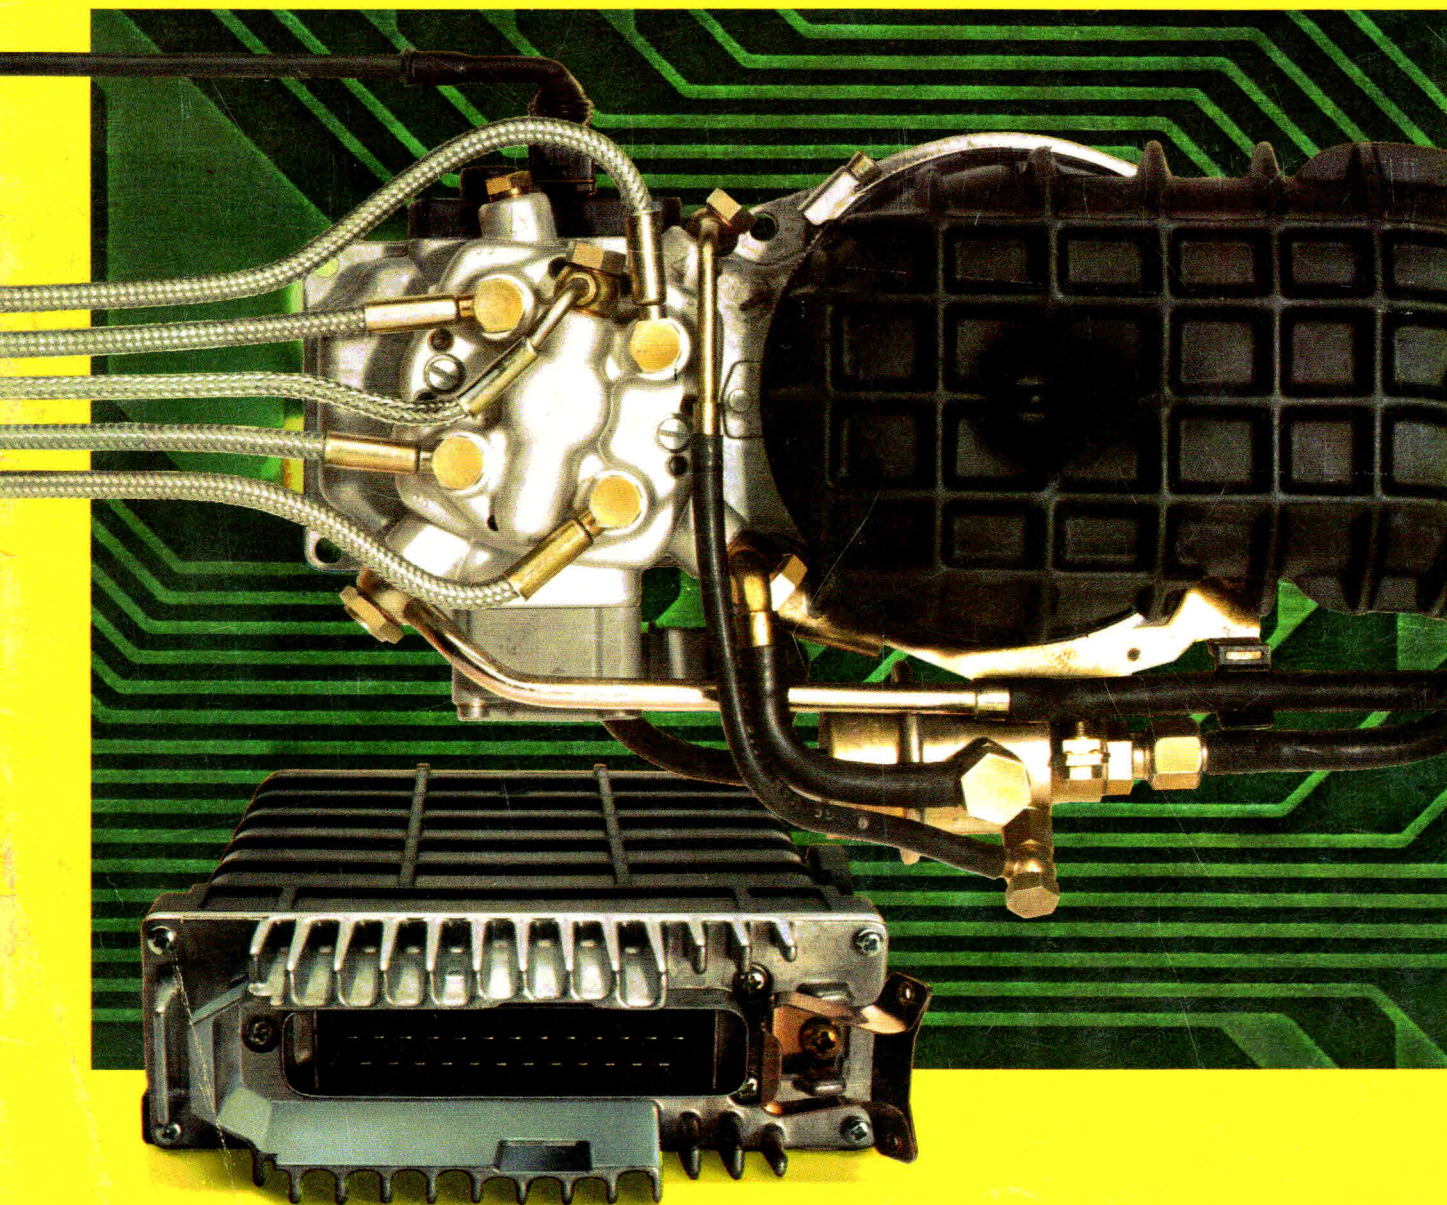

For catalytic
converter operation

BOSCH

**Electronically Controlled
Gasoline Fuel-Injection System with
Lambda Closed-Loop Control**

KE-Jetronic

Technical Instruction